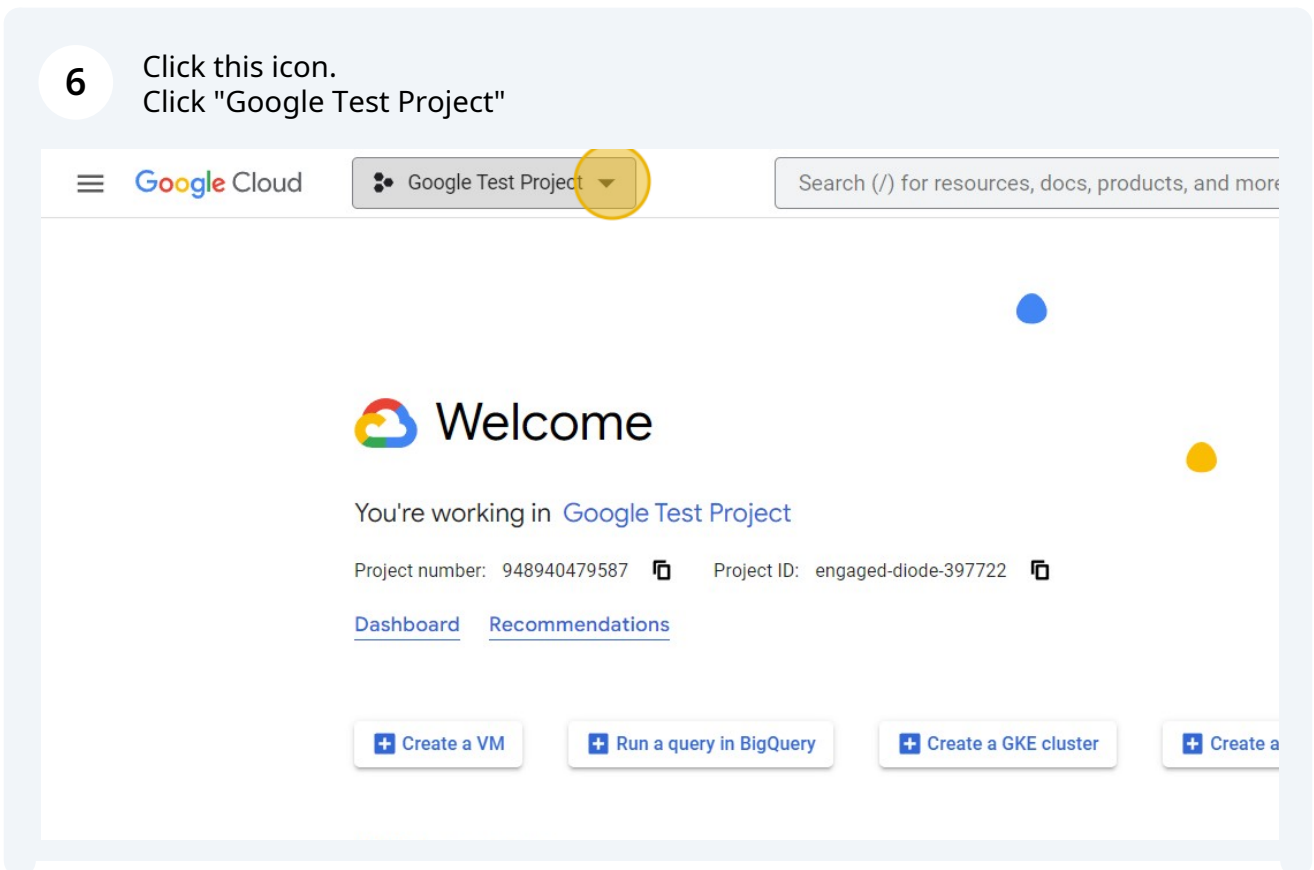

6

Click this icon.
Click "Google Test Project"