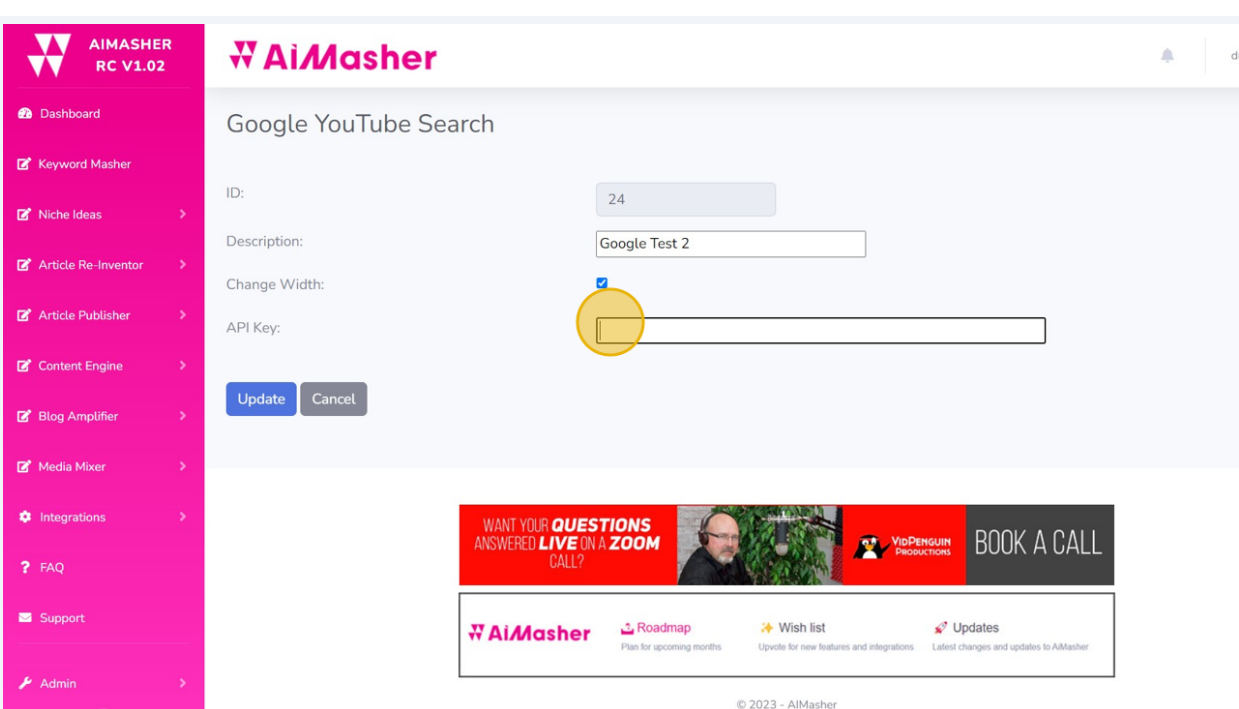

16 Verify it works by clicking "Media Mixer"
Click "Media Packs"