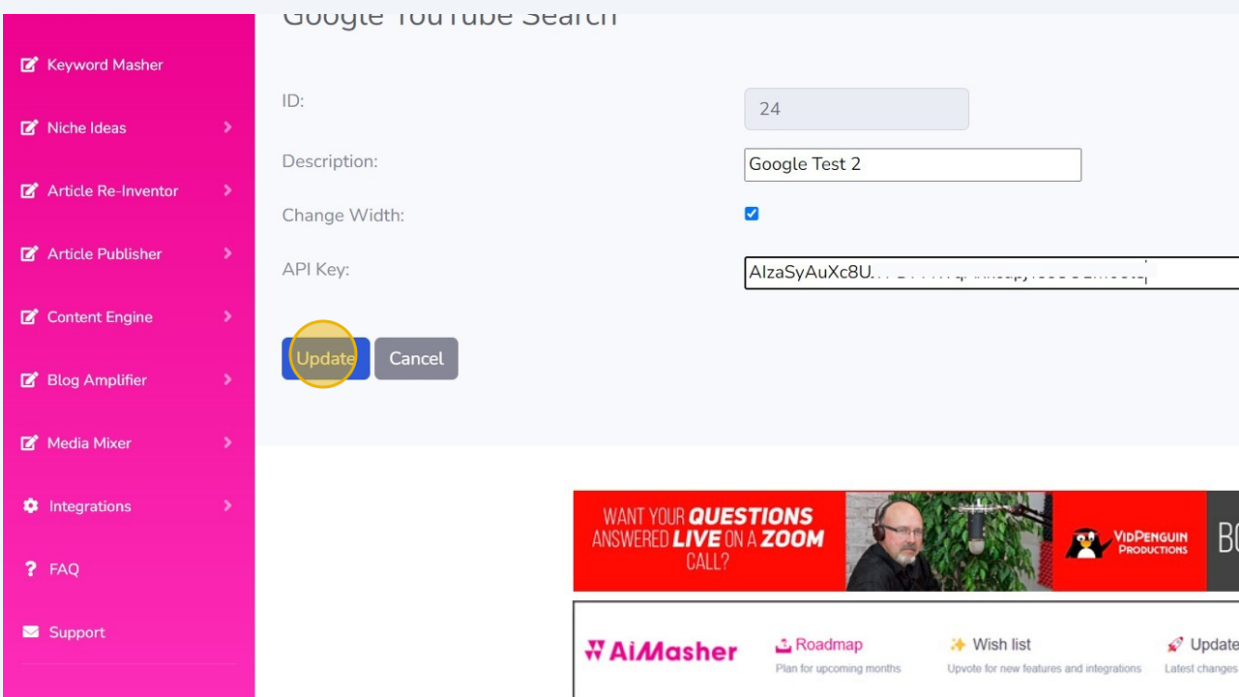

16 Verify it works by clicking "Media Mixer"
Click "Media Packs"