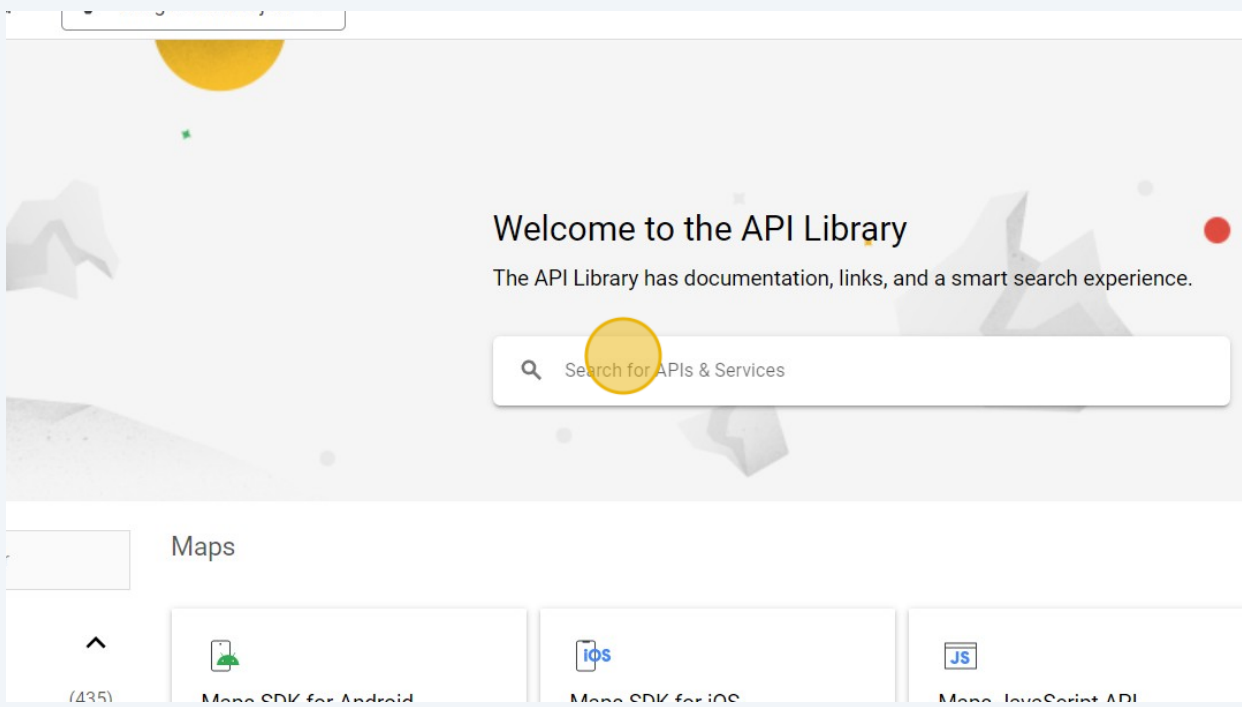

9 Click the "Search for APIs & Services" field.
Type "youtube"
Click the "Search for APIs & Services" field.
Type "enter"