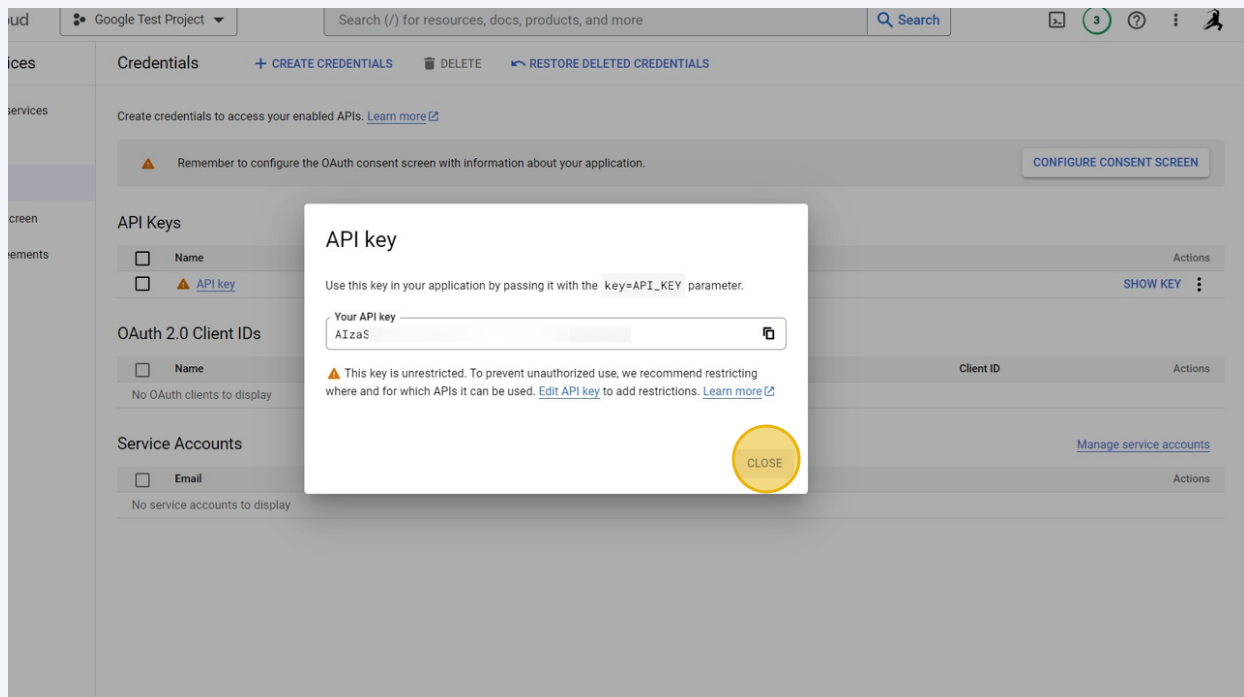

14 Go back to the AiMasher Tab and Click this checkbox to change the width.

15 Click this text field.
Press **ctrl + v**
Click "Update"